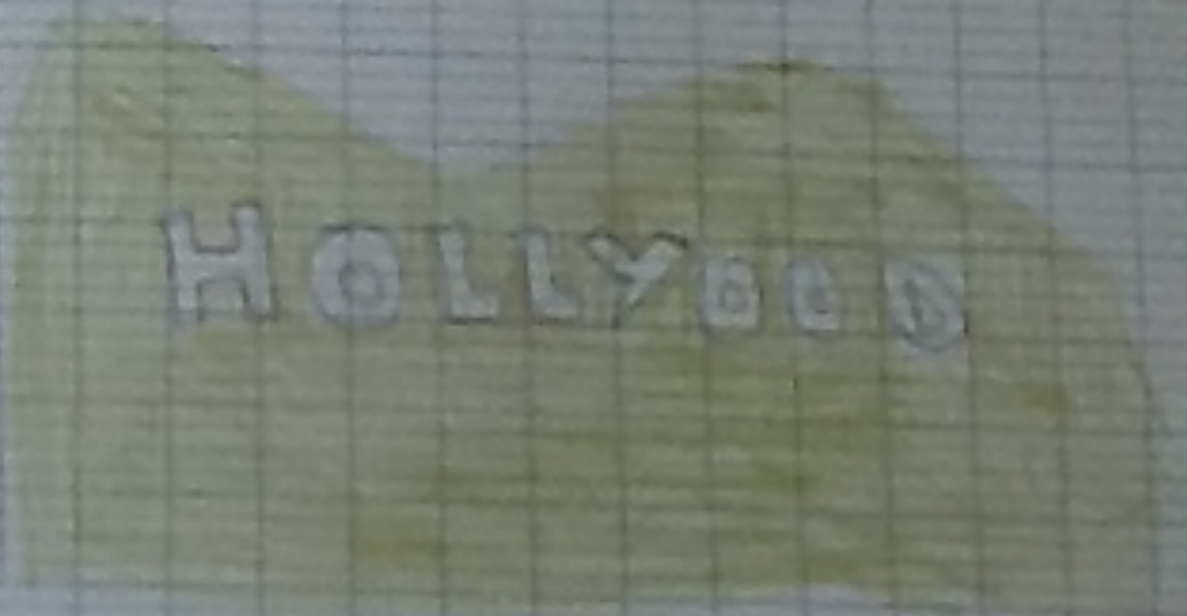

Station

NEW YORK